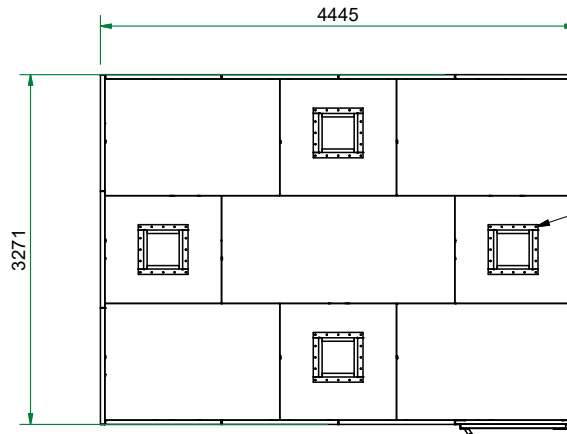

The possible locations for the shielded door are marked green

Top view

Heavy Honeycomb 465x465 (doorlaat 300x300)_03

Front view

Side view

Title : Faraday cage 3x4 3272x4445		Scale 1 : 50	Designed : RvdB	Checked :	
Projectname : Faraday cage 3x4 3272x4445			Date : 22-12-2022	Date :	
Client :		Projection 	A3 Page	Project number:	Rev. 00
 WWW.HOLLANDSHIELDING.COM TELEFOON : +31 78 204 9000 FAX : +31 78 204 9008 E-MAIL : INFO@HOLLANDSHIELDING.COM				1 of 1	Drawing number