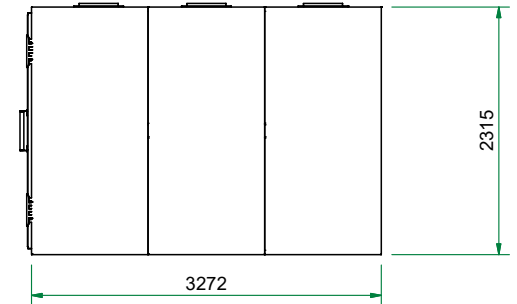

The possible locations for the shielded door are marked green

Top view

Heavy Honeycomb 465x465 (doorlaat 300x300)_03

Front view

Side view

Title : Faraday cage 3x4 3272x4445		Scale 1 : 50	Designed : RvdB	Checked :	
Projectname : Faraday cage 3x4 3272x4445			Date : 22-12-2022	Date :	
Client :		Projection 	A3 Page	Project number:	Rev. 00
 WWW.HOLLANDSHIELDING.COM TELEFOON : +31 78 204 9000 FAX : +31 78 204 9008 E-MAIL : INFO@HOLLANDSHIELDING.COM				1 of 1	Drawing number